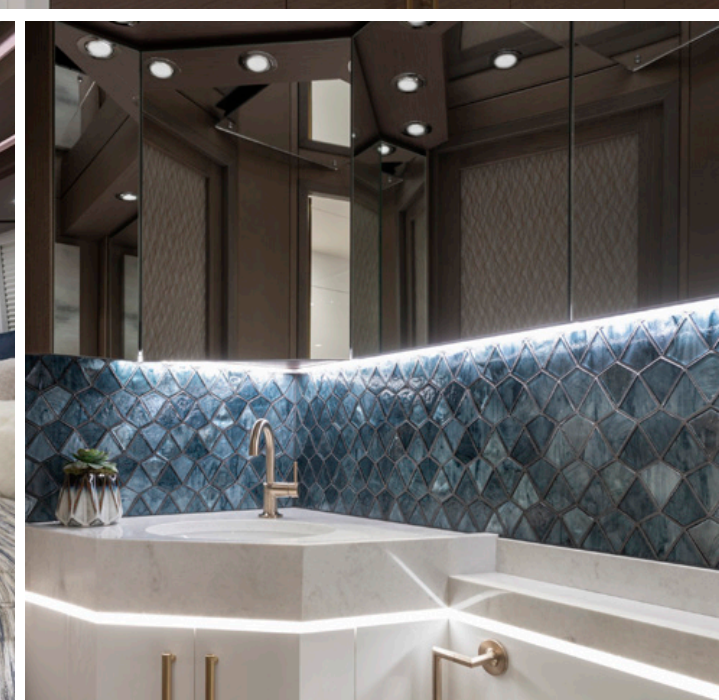

BATHROOM/HALL VANITY/AFT BATH AREA

- 2-Water-jet anti-fume toilet
- Fantastic Vent bath fans with rain sensors in toilet room & in shower
- Wood flooring
- Tiled bathroom and hall vanity backsplash
- Separate his & her vanities with solid surfacing countertops with intergraded drip edge matching bowls or top mounted glass bowls
- Upgraded vanity faucets